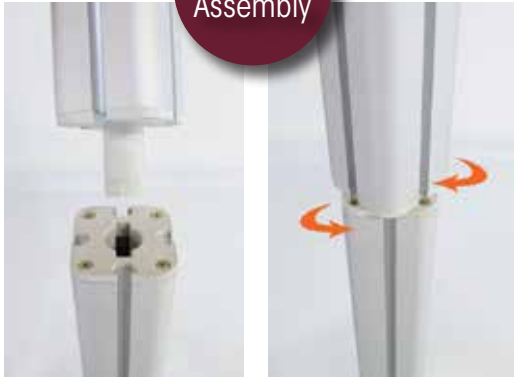

# TAHOE MODULAR DISPLAY

10' Display  
PRICE: \$2,525.00

Shelving Display  
PRICE: \$2,040.00

No Tools Required  
Modular Design  
Easily Reconfigured

20' Display  
PRICE: \$5,390.00

Tooless  
Assembly

Displays  
Include