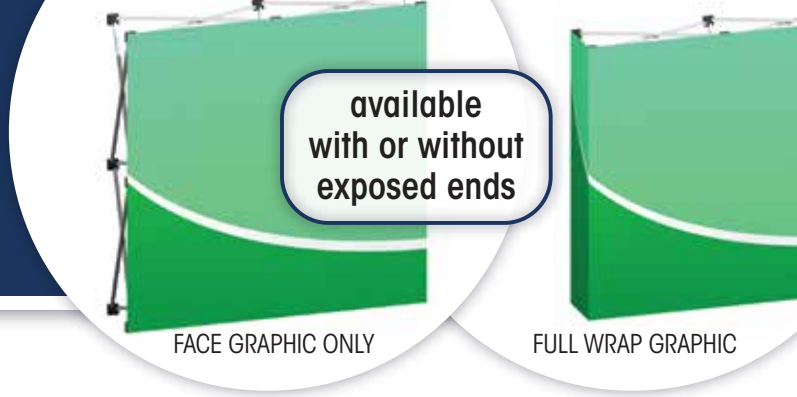

THE HOPUP Tension Fabric Display

Maximum Impact. Minimal Effort.

- Fast Setup, Easy Teardown
- Lightweight, Compact System
- Comes with a Rolling Carrying Bag
- Available in Straight & Curved Frames

THE HOPUP

Tension Fabric Display

rv. 1.2020

5ft TABLETOP | 60" x 60" Frame

INCLUDES:
Frame, Fabric Graphic
& Rolling Carrying Bag

\$385 Face Graphic

\$460 Full Wrap Graphic

5ft FLOOR | 60" x 90" Frame

INCLUDES:
Frame, Fabric Graphic
& Rolling Carrying Bag