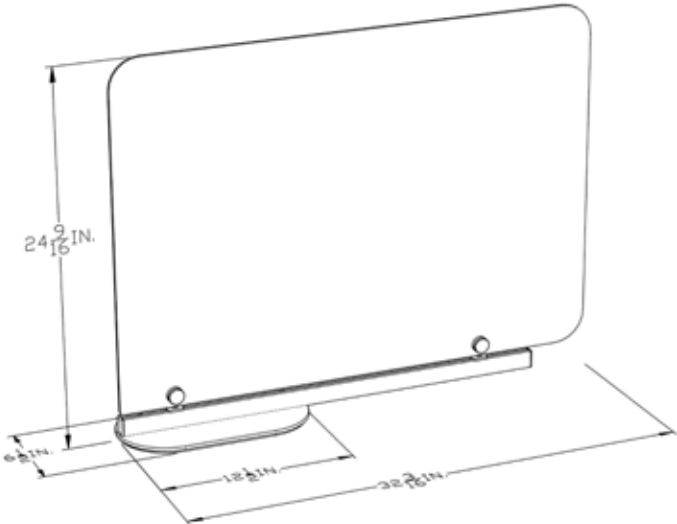

ACCORDION FOLDING DIVIDER

WEIGHTED BASE VERSION

ACCORDION FOLDING DIVIDER FLUTED PLEXI WITH RAISED BOTTOM

FLOOR STANDING SEPARATOR

 717-612-0340

 www.KeystoneDisplays.com

TECHNICAL DRAWINGS

ACCORDION FOLDING DIVIDER