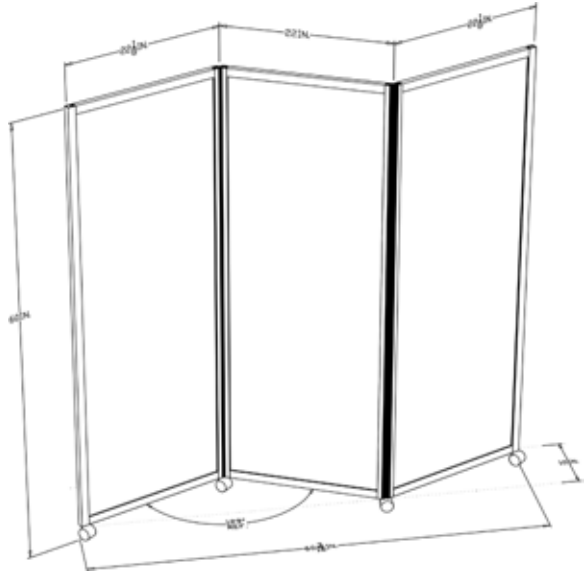

ACCORDION FOLDING DIVIDER

WEIGHTED BASE VERSION

ACCORDION FOLDING DIVIDER FLUTED PLEXI WITH RAISED BOTTOM

FLOOR STANDING SEPARATOR

 717-612-0340

 www.KeystoneDisplays.com

TECHNICAL DRAWINGS

ACCORDION FOLDING DIVIDER

WEIGHTED BASE VERSION

ACCORDION FOLDING DIVIDER FLUTED PLEXI WITH RAISED BOTTOM

FLOOR STANDING SEPARATOR

CONTACT US!

717-612-0340

www.KeystoneDisplays.com

Supporting All Your Trade Show & Marketing Needs.